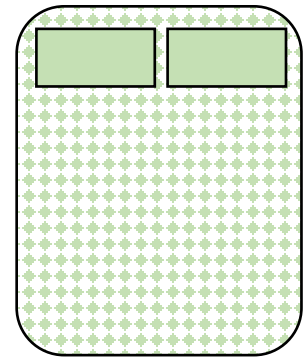

## STANDARD QUILT SIZES

KING  
108" x 108"

QUEEN  
90" x 108"

DOUBLE/FULL/STANDARD  
78" x 88"

TWIN  
63" x 90"

LAP  
60" x 72"

CRIB  
40" x 60"