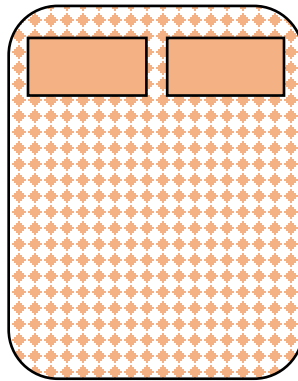

## STANDARD QUILT SIZES

KING  
108" x 108"

QUEEN  
90" x 108"

DOUBLE/FULL/STANDARD  
78" x 88"

TWIN  
63" x 90"

LAP  
60" x 72"

CRIB  
40" x 60"