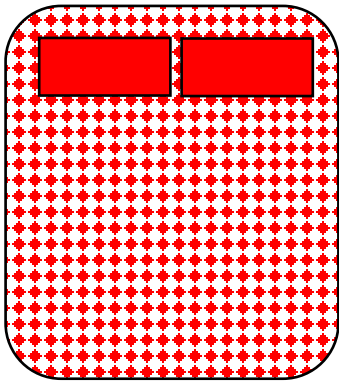

## STANDARD QUILT SIZES

KING  
108" x 108"

QUEEN  
90" x 108"

DOUBLE/FULL/STANDARD  
78" x 88"

TWIN  
63" x 90"

LAP  
60" x 72"

CRIB  
40" x 60"